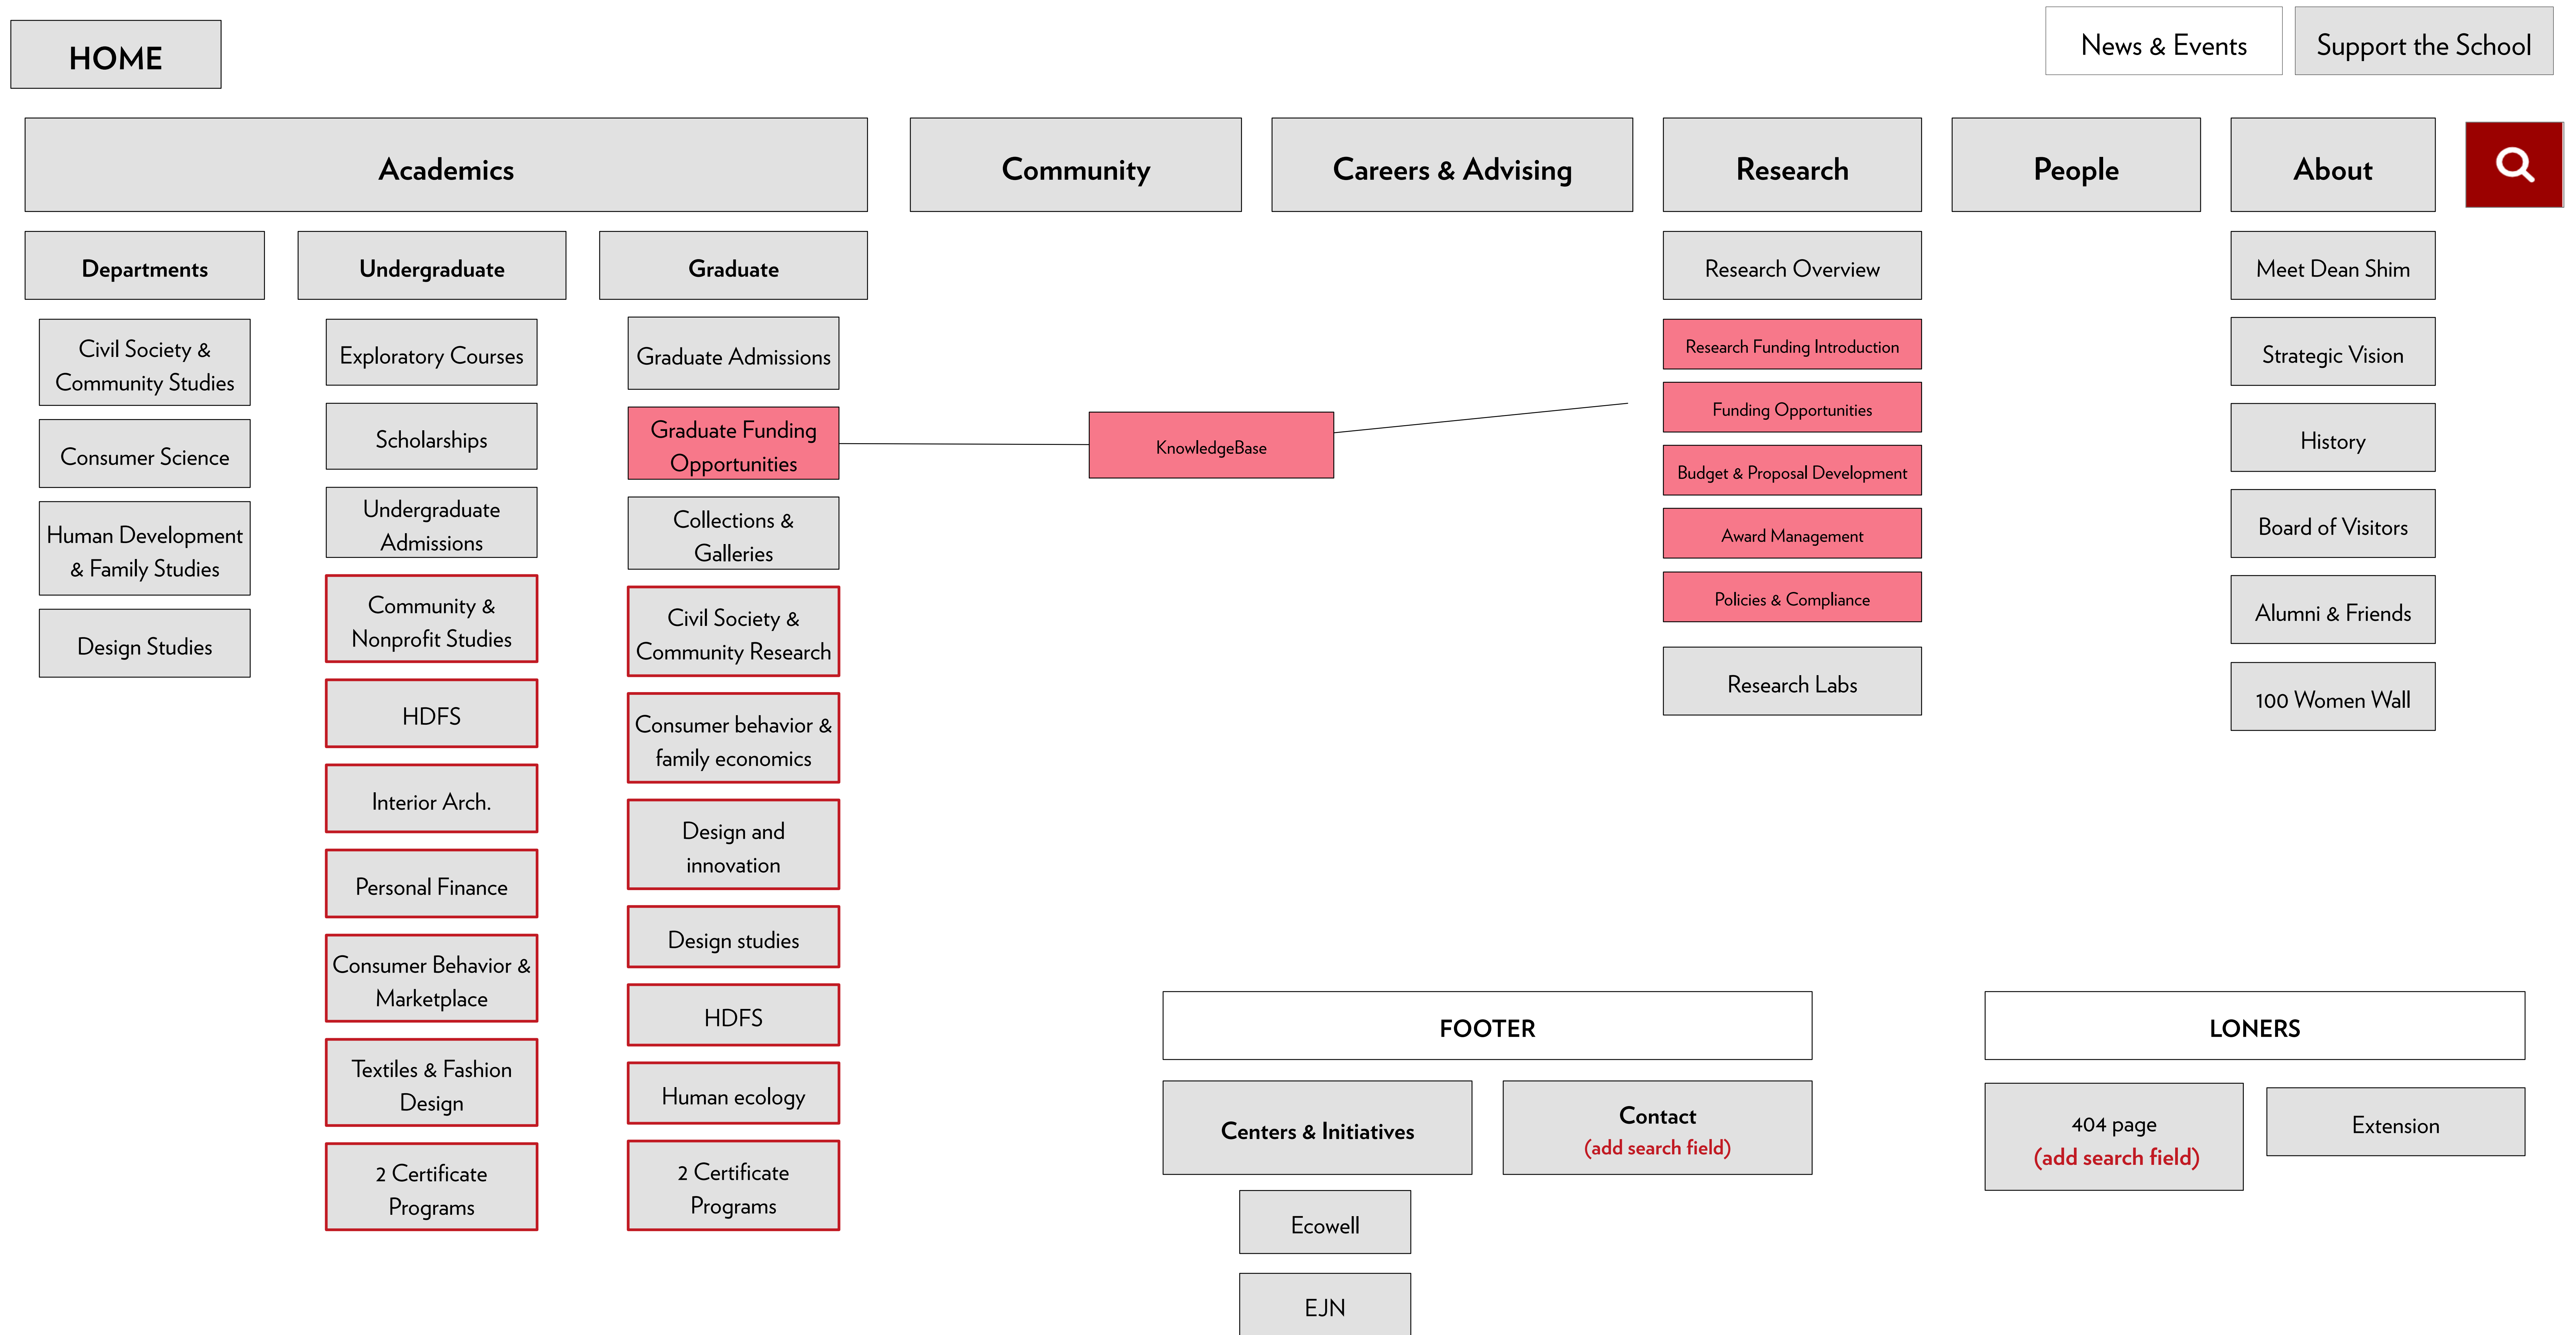

Human ecology sitemap August 2021

HOME

News & Events

Support the School

Academics

Departments

Civil Society & Community Studies

Consumer Science

Human Development & Family Studies

Design Studies

Undergraduate

Exploratory Courses

Scholarships

Undergraduate Admissions

Community & Nonprofit Studies

HDFS

Interior Arch.

Personal Finance

Consumer Behavior & Marketplace

Textiles & Fashion Design

2 Certificate Programs

Graduate

Graduate Admissions

Graduate Funding Opportunities

Collections & Galleries

Civil Society & Community Research

Consumer behavior & family economics

Design and innovation

Design studies

HDFS

Human ecology

2 Certificate Programs

Community

Careers & Advising

Research

Research Overview

Research Funding Introduction

Funding Opportunities

Budget & Proposal Development

Award Management

Policies & Compliance

Research Labs

People

About

Meet Dean Shim

Strategic Vision

History

Board of Visitors

Alumni & Friends

100 Women Wall

FOOTER

Centers & Initiatives

Contact
(add search field)

Ecowell

EJN

LONERS

404 page
(add search field)

Extension